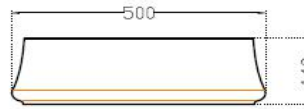

SPECIFICATION DATA SHEET

PRODUCT DETAILS

Manufacturer :	Artize	Type:	Counter Top Basin
Outlet	Vertical	Colour:	Black Matt
Technical Details:	ID of waste outlet hole dia. $\varnothing 45 \pm 3$ mm	Material:	Fine Fire Clay
	Horizontal distance between the Bowl edge and the centre line of the waste outlet hole ≤ 250 mm		

PRODUCT IMAGE

TECHNICAL DRAWING

TOP VIEW

SIDE VIEW

Product Dimension	500x500x140 mm	FEATURES Black Matt Finish, Thin Rim Basin with thickness of just 3mm, Round Shape, Anti Germ Glaze
Basin Inner Dimension	450x450x115 mm	
Product Weight	9.50 kg	