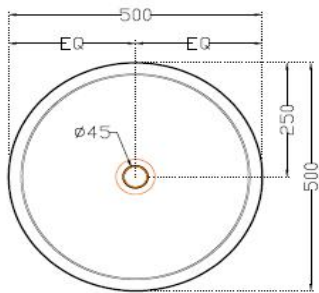

SPECIFICATION DATA SHEET

PRODUCT DETAILS

Manufacturer :	Artize	Type:	Counter Top Basin
Outlet	Vertical	Colour:	Black Matt
Technical Details:	ID of waste outlet hole dia. $\varnothing 45 \pm 3$ mm	Material:	Fine Fire Clay
	Horizontal distance between the Bowl edge and the centre line of the waste outlet hole ≤ 250 mm		

PRODUCT IMAGE

TECHNICAL DRAWING

TOP VIEW

SIDE VIEW

Product Dimension	500x500x140 mm	FEATURES Black Matt Finish, Thin Rim Basin with thickness of just 3mm, Round Shape, Anti Germ Glaze
Basin Inner Dimension	450x450x115 mm	
Product Weight	9.50 kg	

CERTIFICATION

Compliance : EN 14688:2015 (E)

DISCLAIMER: Our every effort has been made to ensure factual accuracy, the information presented subject to changes due to requirements in different sites, markets and/ or countries. All dimensions are in mm (Tolerance ± 5 MM). Jaquar reserves the right to make the necessary amendments at any time without prior notice.